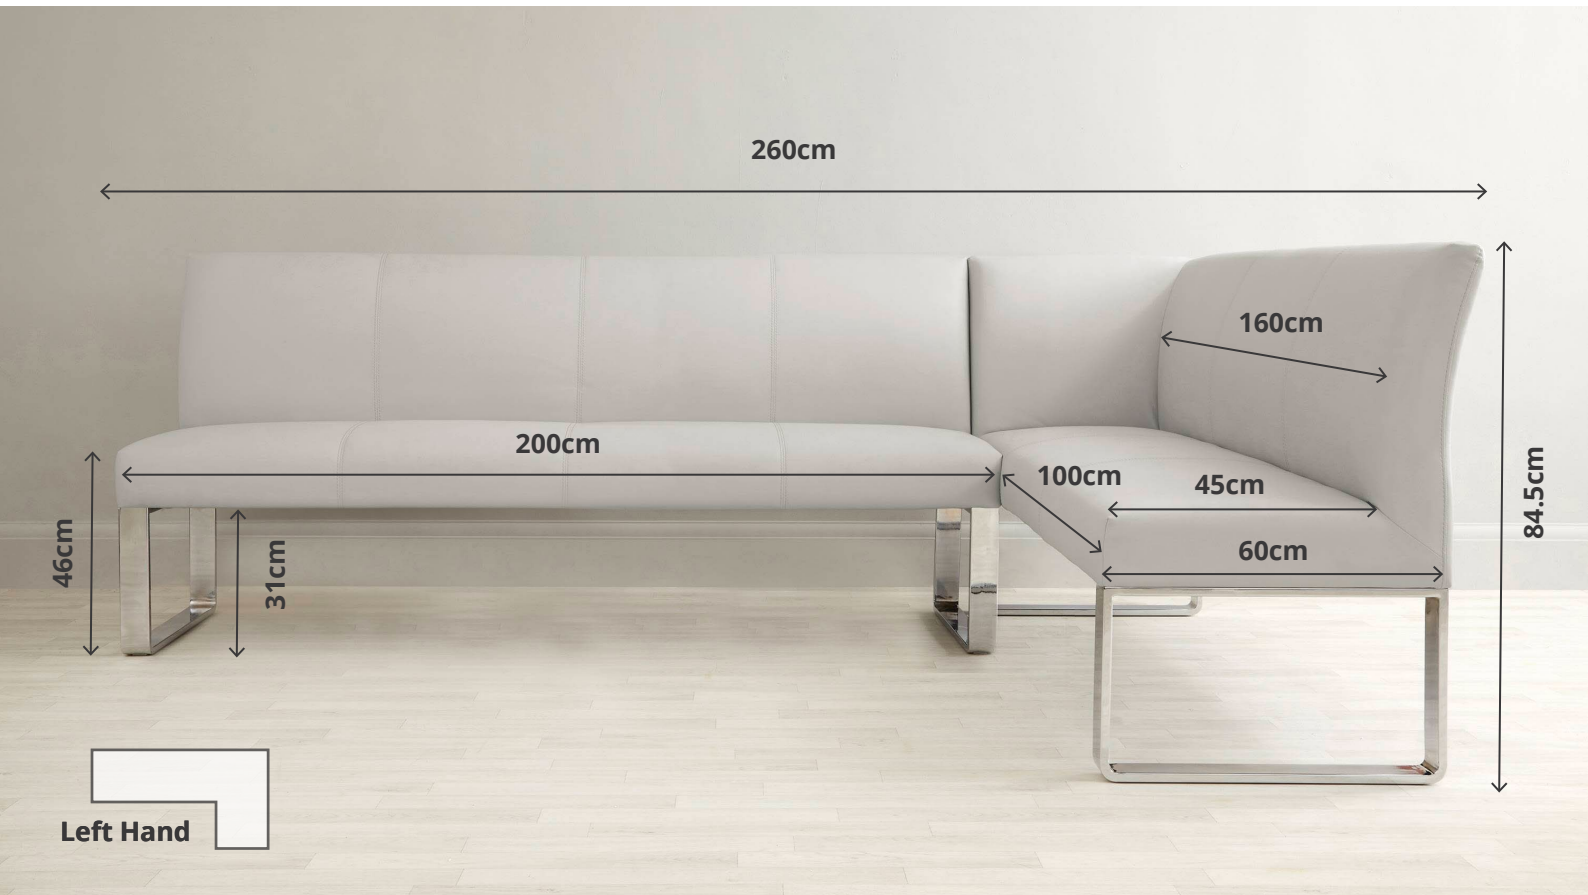

LOOP

7 SEATER LEFT HAND BENCH DB3146

DIMENSIONS

Bench Height	84.5cm
Bench Length	260cm
Total Bench Depth	160cm
Seated Bench Length	200cm
Seated Bench Depth	100cm
Seat Height	46cm
Seat Depth	45cm
Overall Seat Depth	60cm
Height of Legs	31cm
Weight Bearing	550kg

DETAILS

Material	Faux Leather
Leg Finish	Chrome or Stainless Steel

danetti